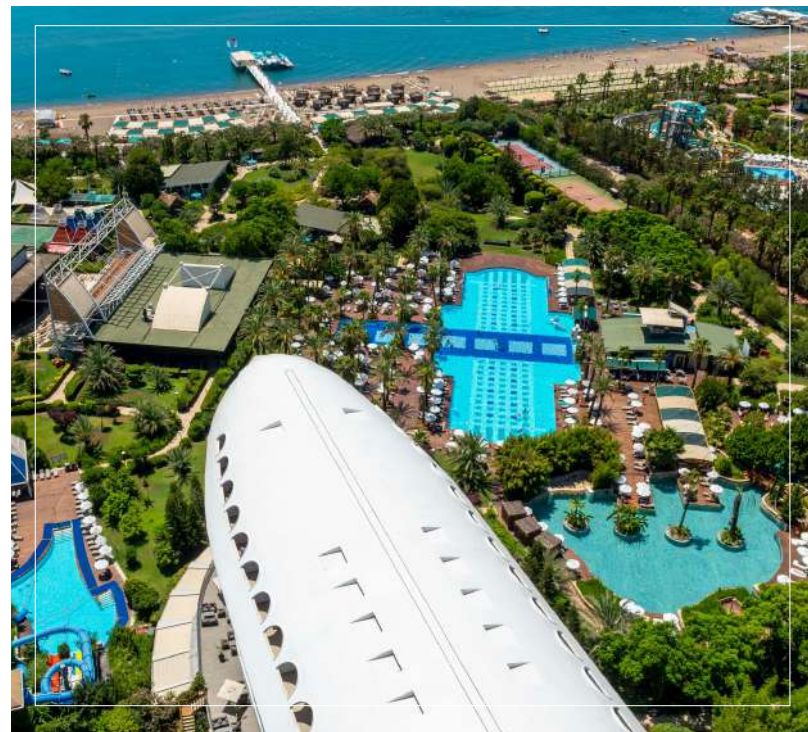

Бесплатно

Открытая парковка

Бесплатно

An aerial photograph of a beach resort. In the foreground, there are several thatched-roof huts with blue railings, arranged in a grid-like pattern on a sandy area. To the left, there are white beach umbrellas and lounge chairs. In the middle ground, a long wooden pier extends into the sea, ending in a platform with a white canopy and blue umbrellas. The sea is a deep blue, and the sky is bright with scattered clouds. The overall scene is a vibrant and relaxing beach destination.