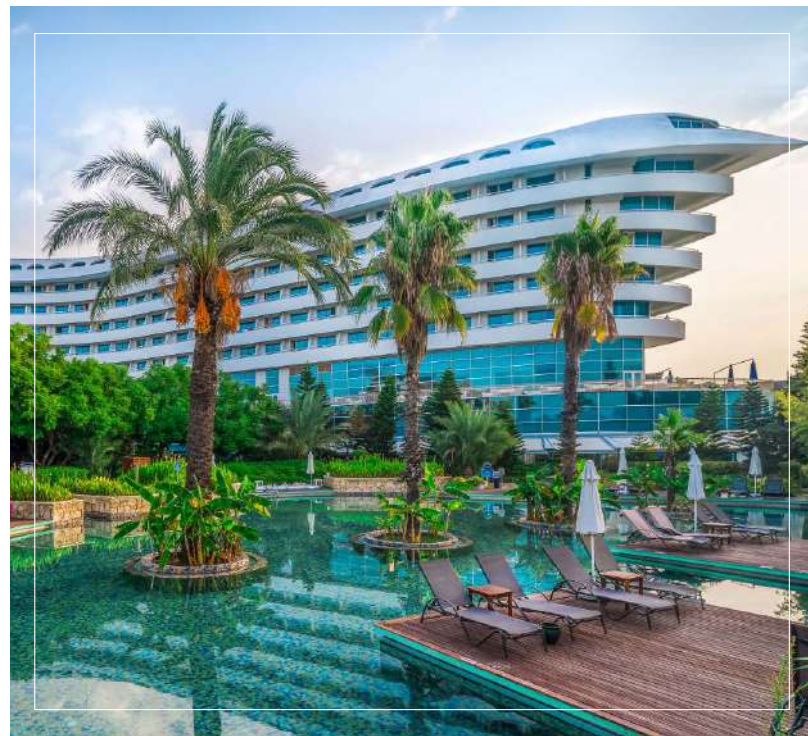

Общая информация

Дата открытия	2005
Площадь территории	62.000 m²
Адрес	Kemerağzı Mah. Yaşar Sobutay Bulv. No:44 Aksu 07112 ANTALYA
Телефон	+90 242 352 26 26
Электронная почта	info@concordehotels.com.tr
Веб Сайт	concordehotels.com.tr
Пляж	1 линия / 180 метров
Количество зданий	1
Количество лифтов	5
Кредитные карты	Visa - Mastercard - Euro Card American Express