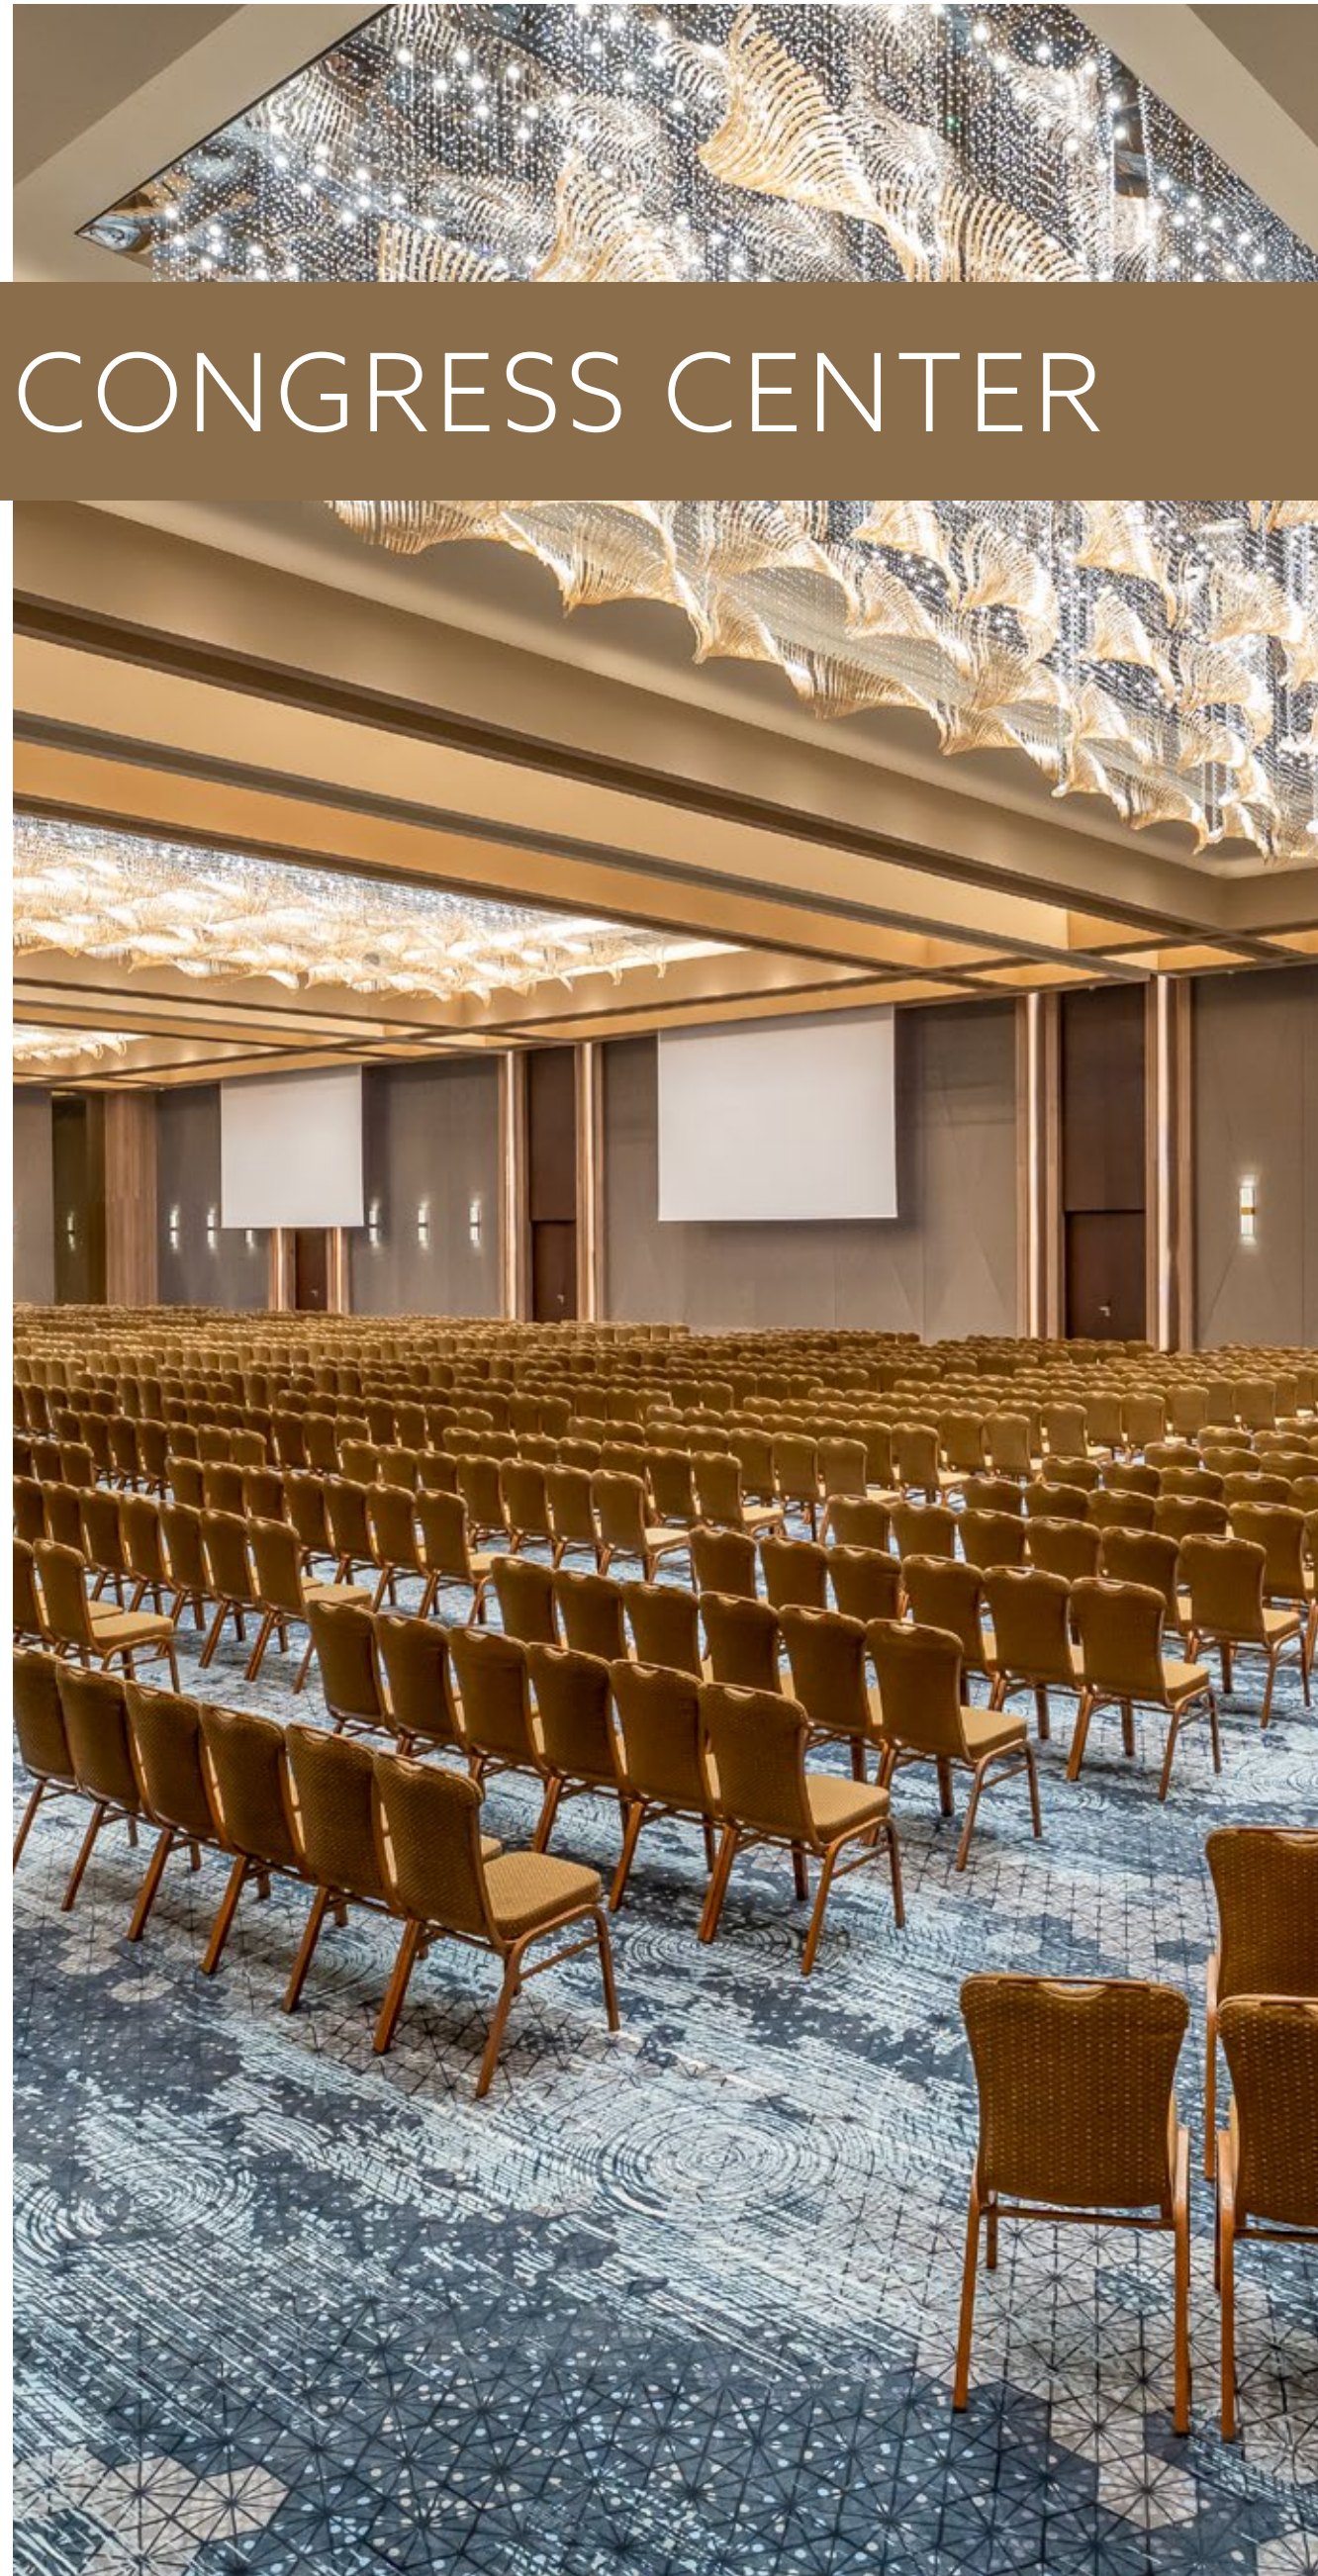

ADDITIONAL BENEFITS

- Welcome desk at the entrance of the meeting room
- Professional technical support

WEDDINGS & EVENTS

CONGRESS CENTER

MEETING ROOMS

	Area (m ²)	Height (m)	Theatre Seating	Banquet Seating	Classroom Seating	U-Shape Seating
Opera Opera Ballroom	1750	8,86	1550	1400	1100	200
Opera Opera Ballroom 1	500	8,86	520	410	360	100
Opera Opera Ballroom 2	500	8,86	530	420	360	100
Opera Opera Ballroom 3	500	8,86	520	410	360	100
Girne Meeting Room 1	65	2,90	120	60	60	50
Girne Meeting Room 2	55	3,40	50	40	30	28
Girne Meeting Room 3	68	3,40	70	50	40	34
Girne Meeting Room 4	68	3,40	70	50	40	34
Girne Meeting Room 5	55	2,90	50	40	30	28
Girne Meeting Room 6	75	2,90	70	50	40	32
Girne Meeting Room 7	102	3,40	120	60	60	50
Girne Meeting Room 8	65	3,80	60	40	40	30