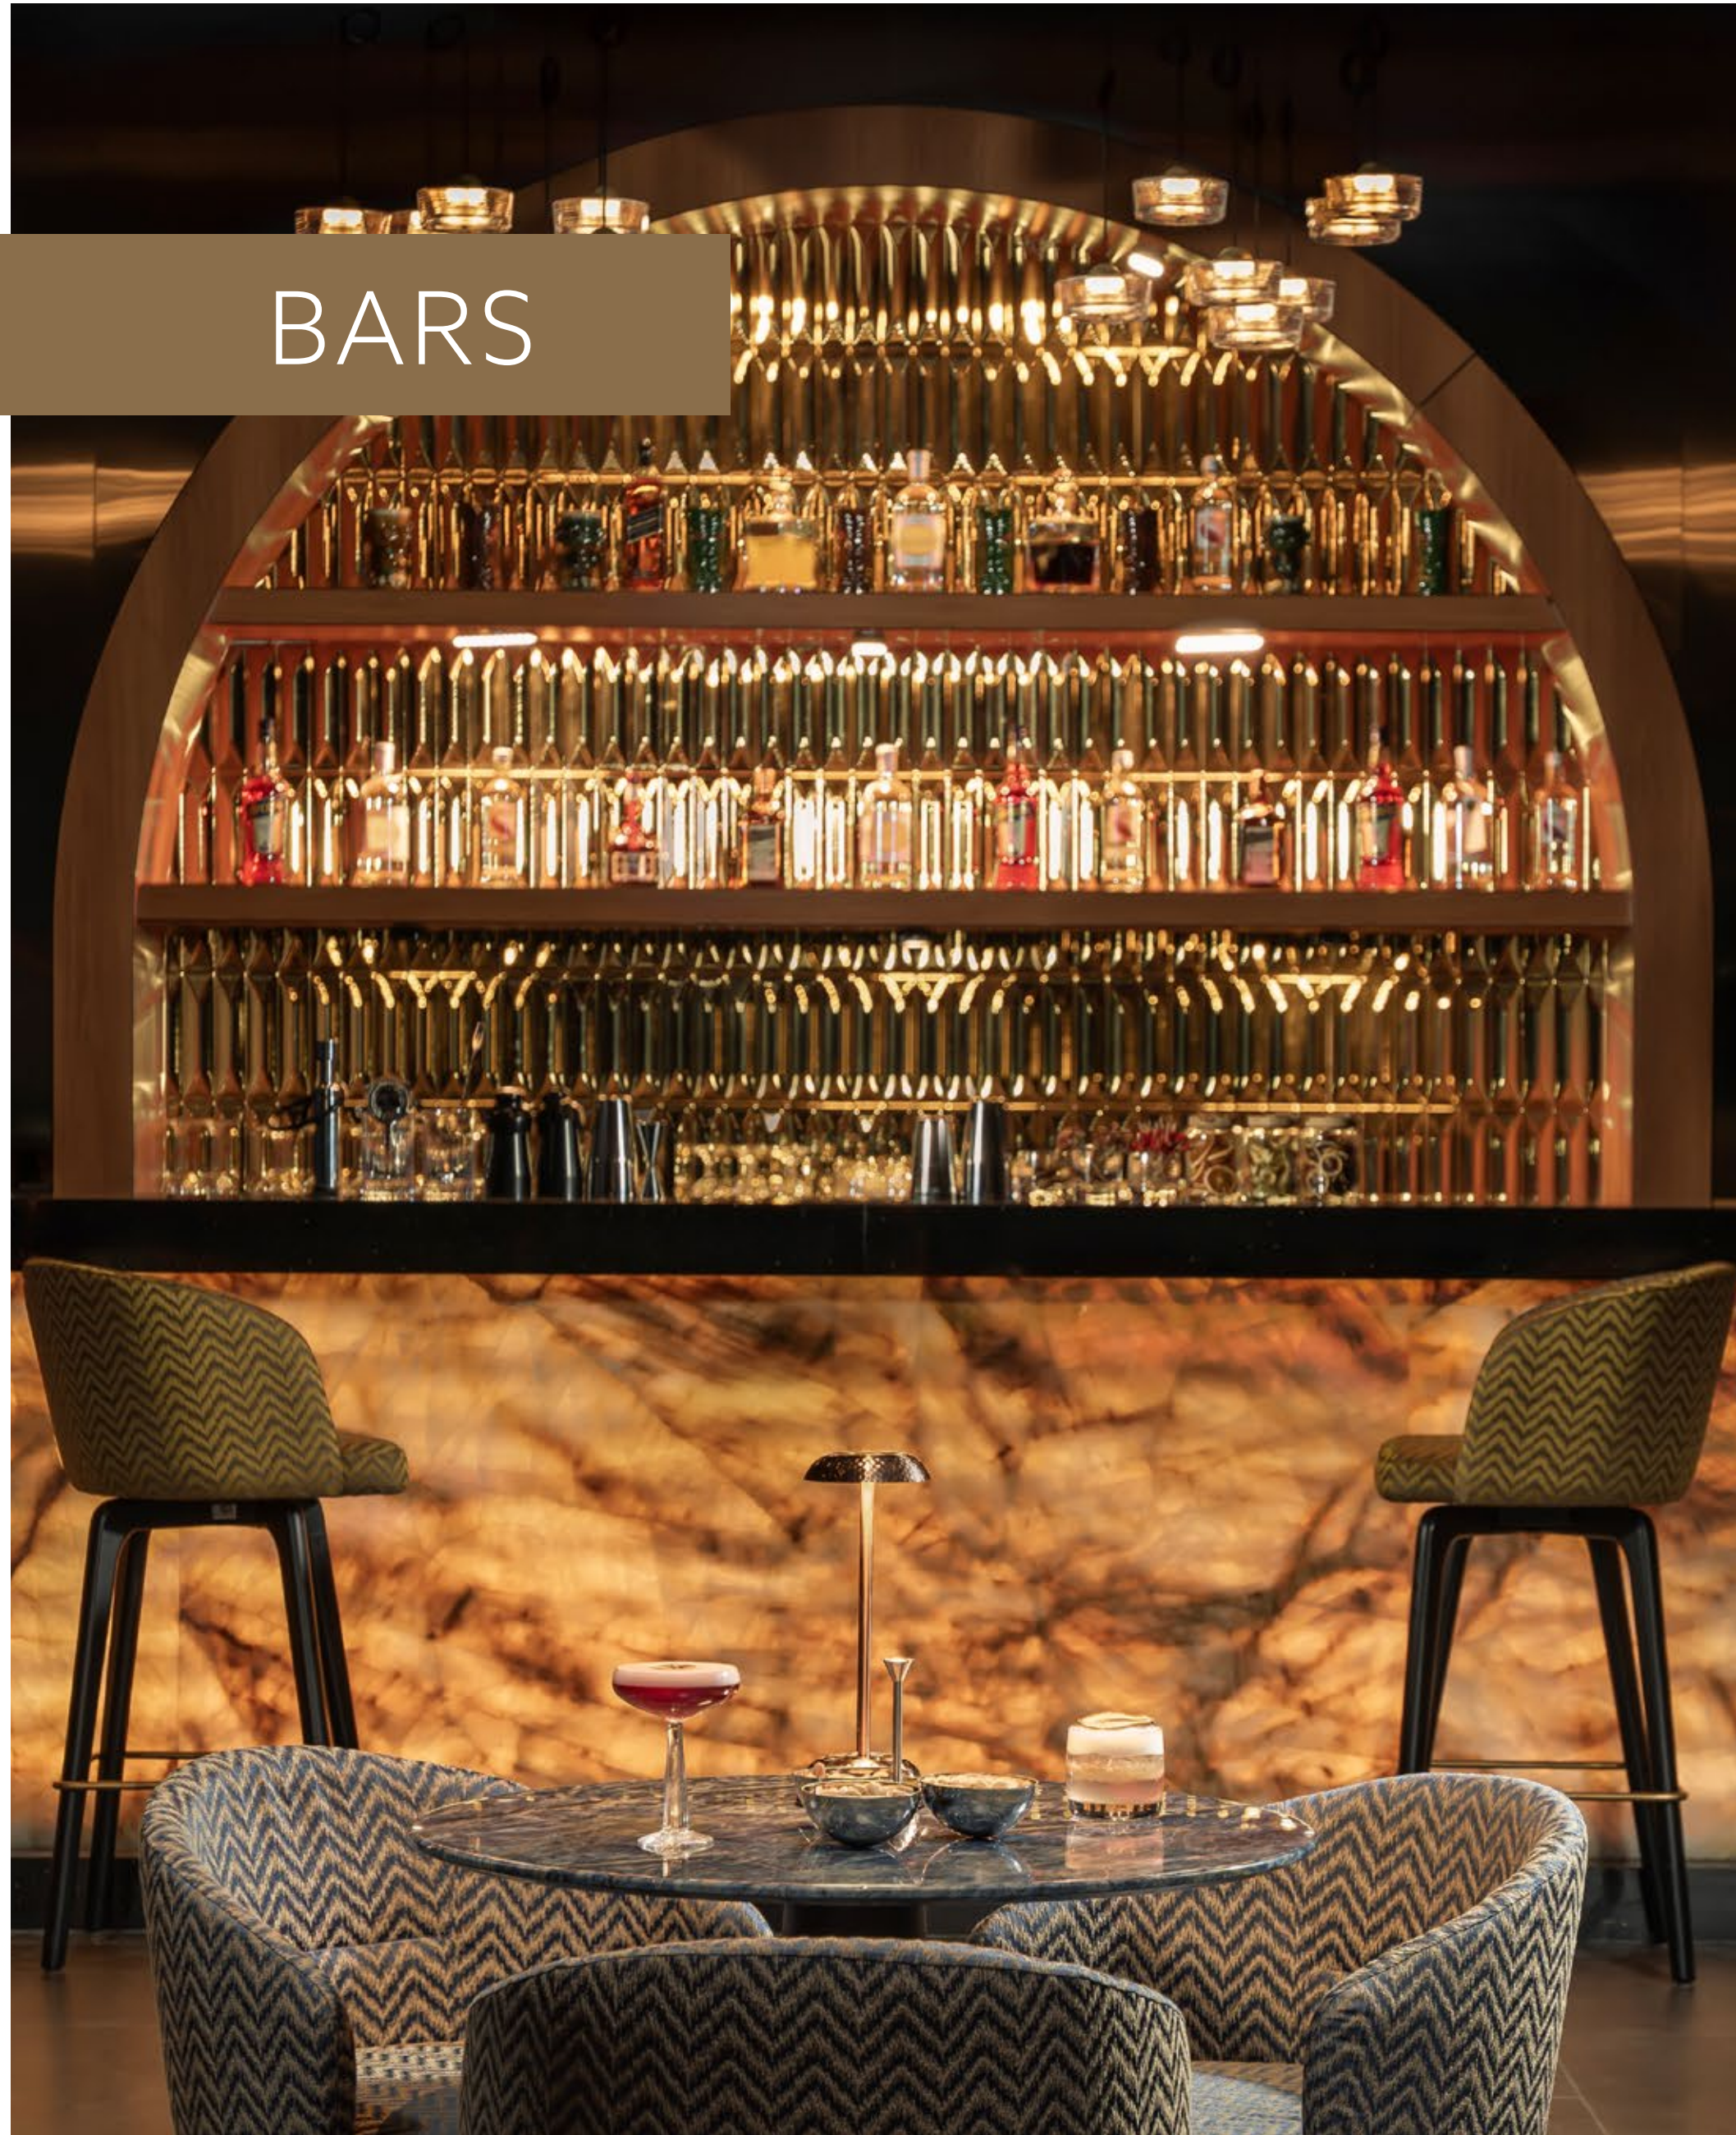

OTHER DINING SERVICES

ORANGE SNACK	12:00 PM – 06:00 PM
PÂTISSERIE VALERIE	Service Starts: 09:00 AM Buffet Opens: 11:00 AM Closes: 07:00 PM

ROOM SERVICE | 24 Hours

BARS

ALL SEASON

VITAMIN BAR | Extra Charge