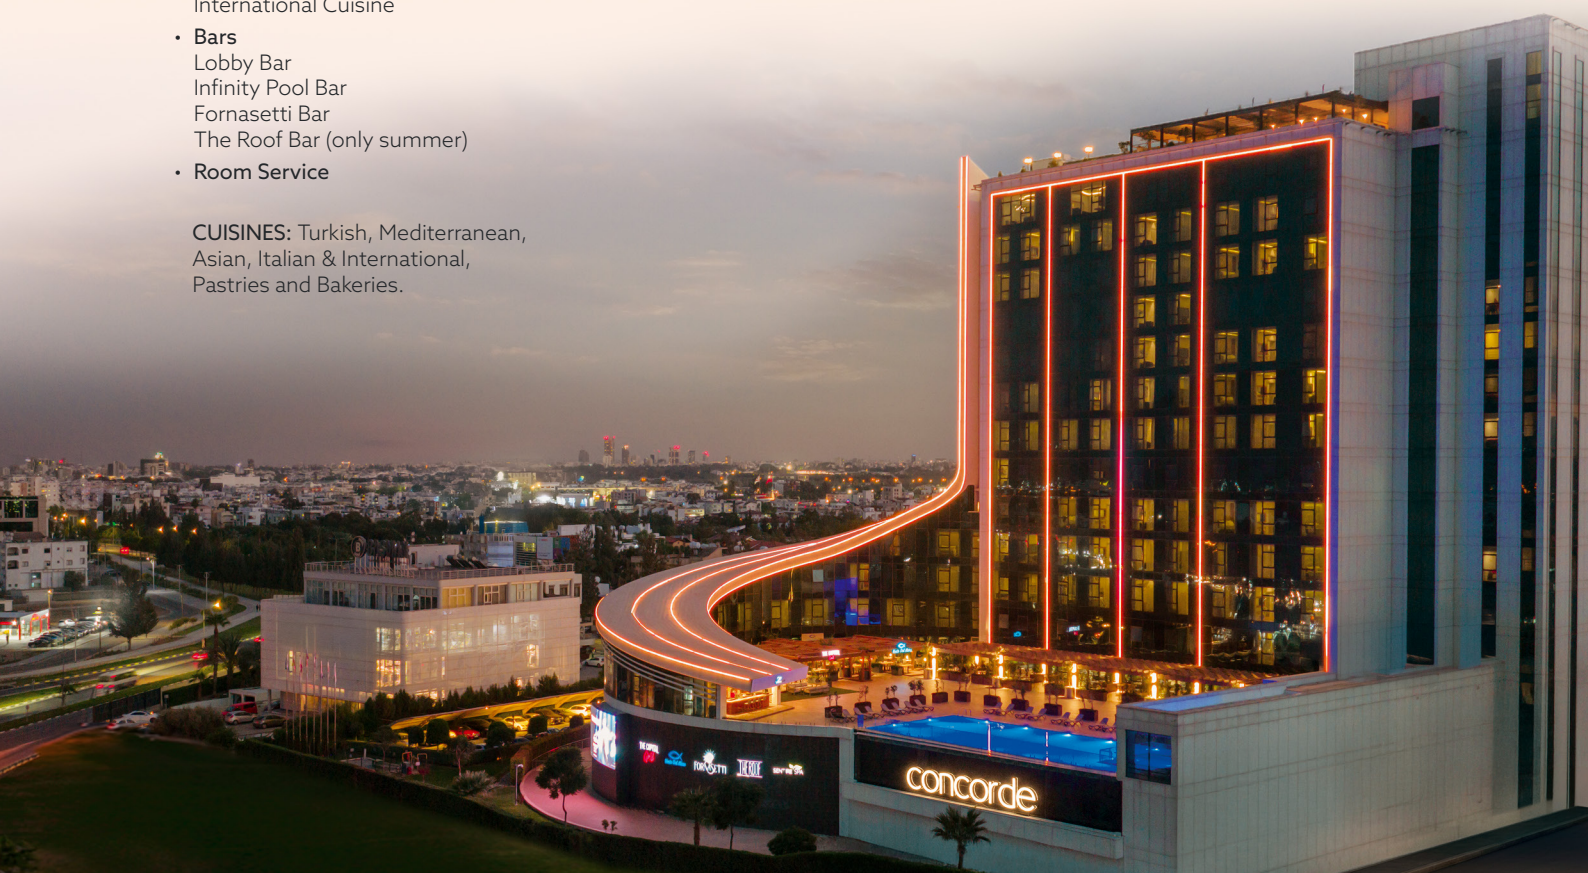

ROOMS

- **DELUXE ROOM**
  1 Bedroom - Max 2+1- 33m²
- **EXECUTIVE SUITE**
  1 Bedroom - 1 Living Room
  Max 2+2 - 66m²
- **ROYAL SUITE**
  1 Bedroom - 1 Living Room
  Max 3+1 - 144m²

DINING

- **1 Main Restaurant**
  THE BUFFET
  International Cuisine
- **3 A la Carte Restaurants**
  VENTO DEL MARE
  Sea Food & Mezze
  THE CAPITAL GRILL
  Turkish Grill & Mezze
  FORNASETTI BRASSERIE
  International Cuisine
- **Bars**
  Lobby Bar
  Infinity Pool Bar
  Fornasetti Bar
  The Roof Bar (only summer)
- **Room Service**

CUISINES: Turkish, Mediterranean,
Asian, Italian & International,
Pastries and Bakeries.

PROXIMITIES

- Ercan (ECN) Airport 28 km
- Larnaca (LCA) Airport 60 km
- Near East University 4 km
- Government Offices 4 km
- Lefkoşa (Nicosia) Old City 6 km
- Metehan (Kermia) Border 4 km
- Girne (Kyrenia) 20 km

HIGHLIGHTS

- City Centre
- Easy Access Location
- Extensive Conference Facilities
- Gastronomic Experiences
- One of the Island's Largest Casino

AT YOUR SERVICE

- Hammam (Turkish Bath)
- Sauna
- Spa & Wellness Center
- Massages
- Fitness Centre
- Casino
- Special Events & Concerts
- Live Music
- Ballroom
- Poolside Outdoor Event Area
- DJ Open Air Lounge
- Outdoor Pool
- Heated Indoor Pool
- Baby Cots On Request
- Laundry
- Parking

One of the island's largest casinos